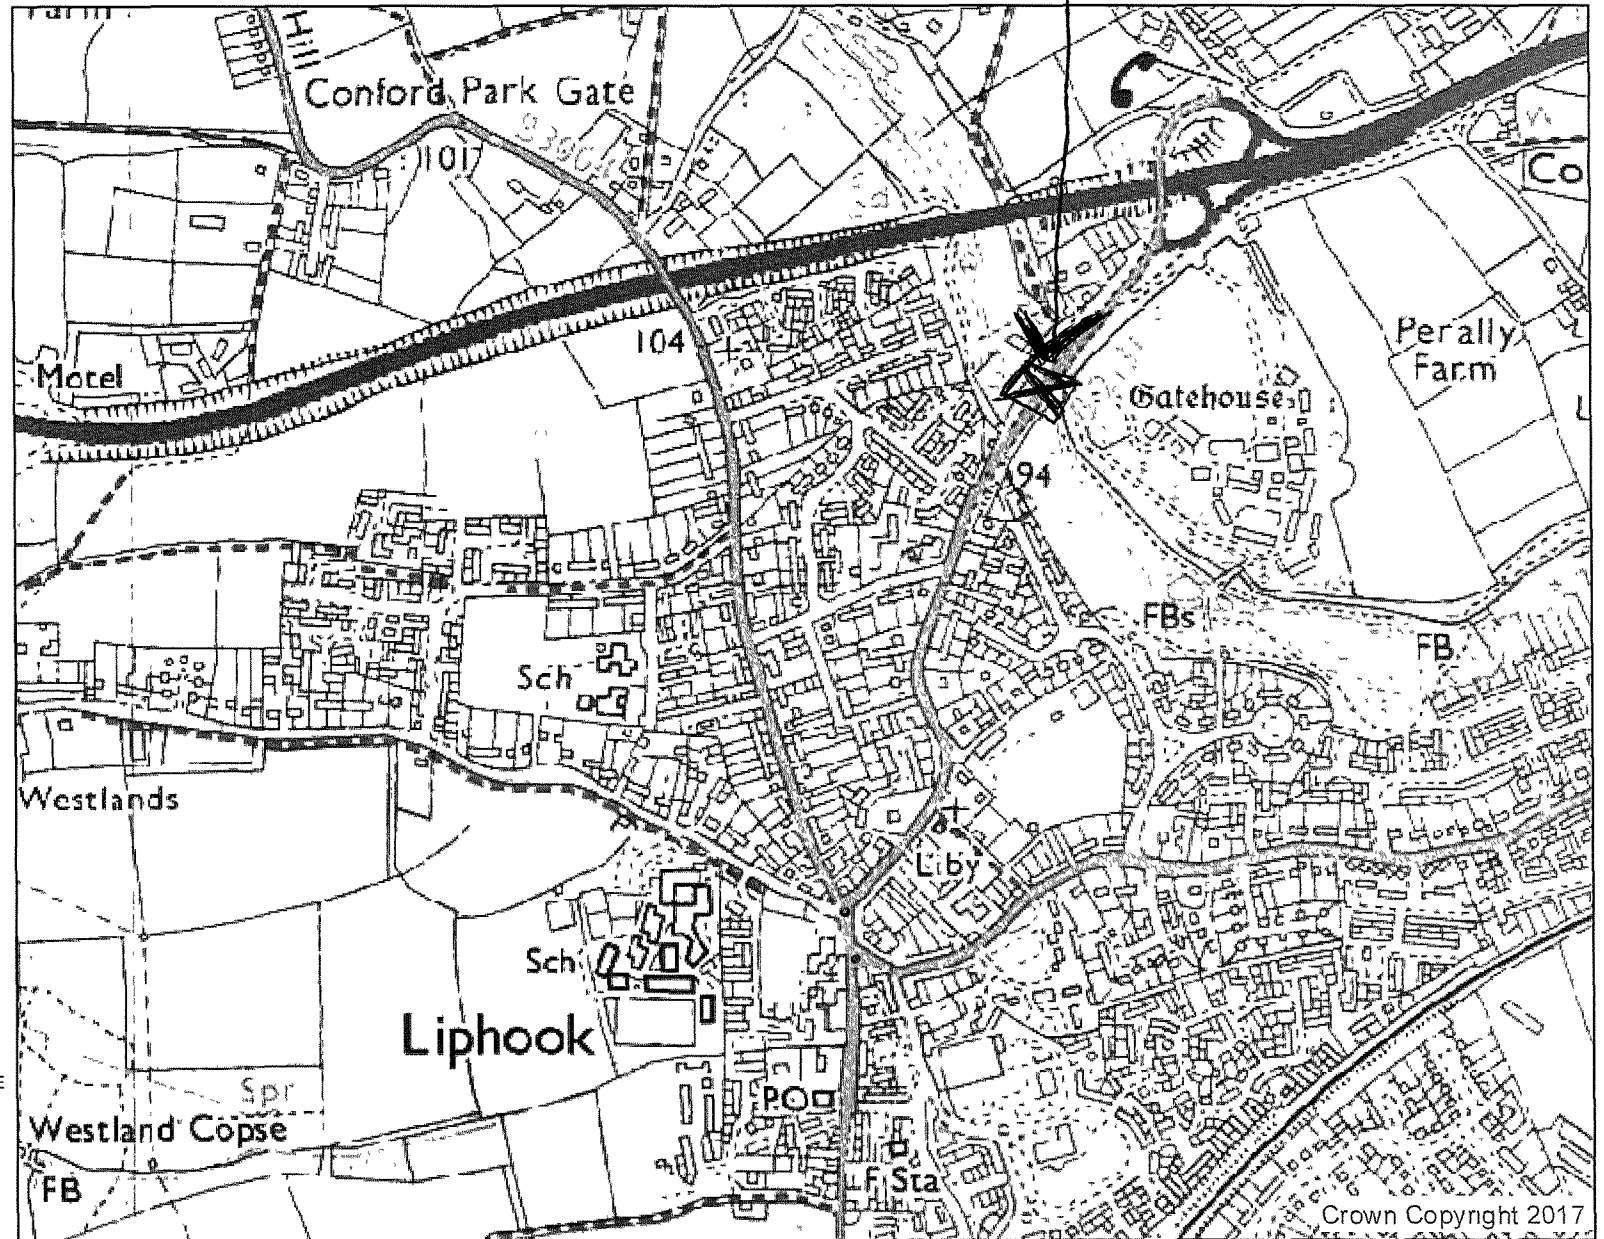

Canadian  
Memorial  
Bridge

Nearest  
Post code  
GU30

75G

London Road  
Liphook

Date:

Author:

Scale 1:10,000

0 70 140 280 420 560

Metres

Map Notes